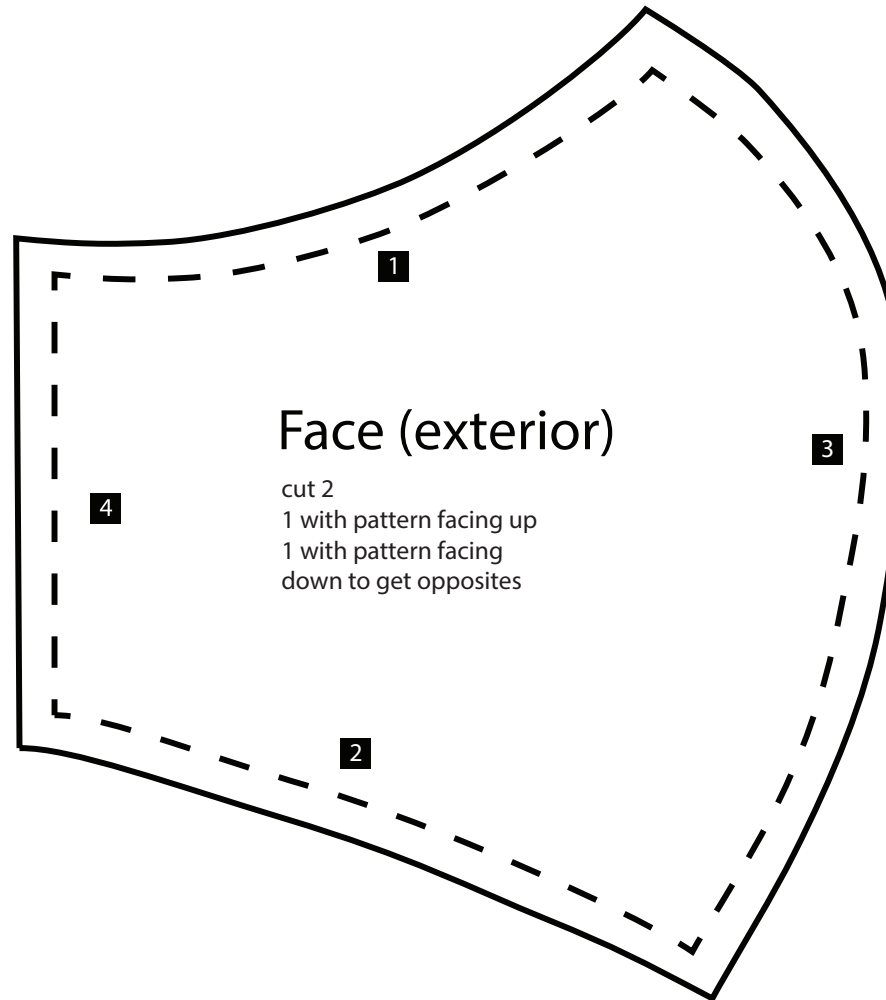

CHILD VERSION

Cut 2 ear loops 4" long OR
Cut 4 ties about 13" long

*print actual size or 100% then measure test square to make sure it printed accurately.
Pattern is based on the Olson mask pattern (you can find the original online at
<https://www.unitypoint.org/filesimages/COVID-19/UnityPointHealth-OlsonMask-Instructions.pdf>