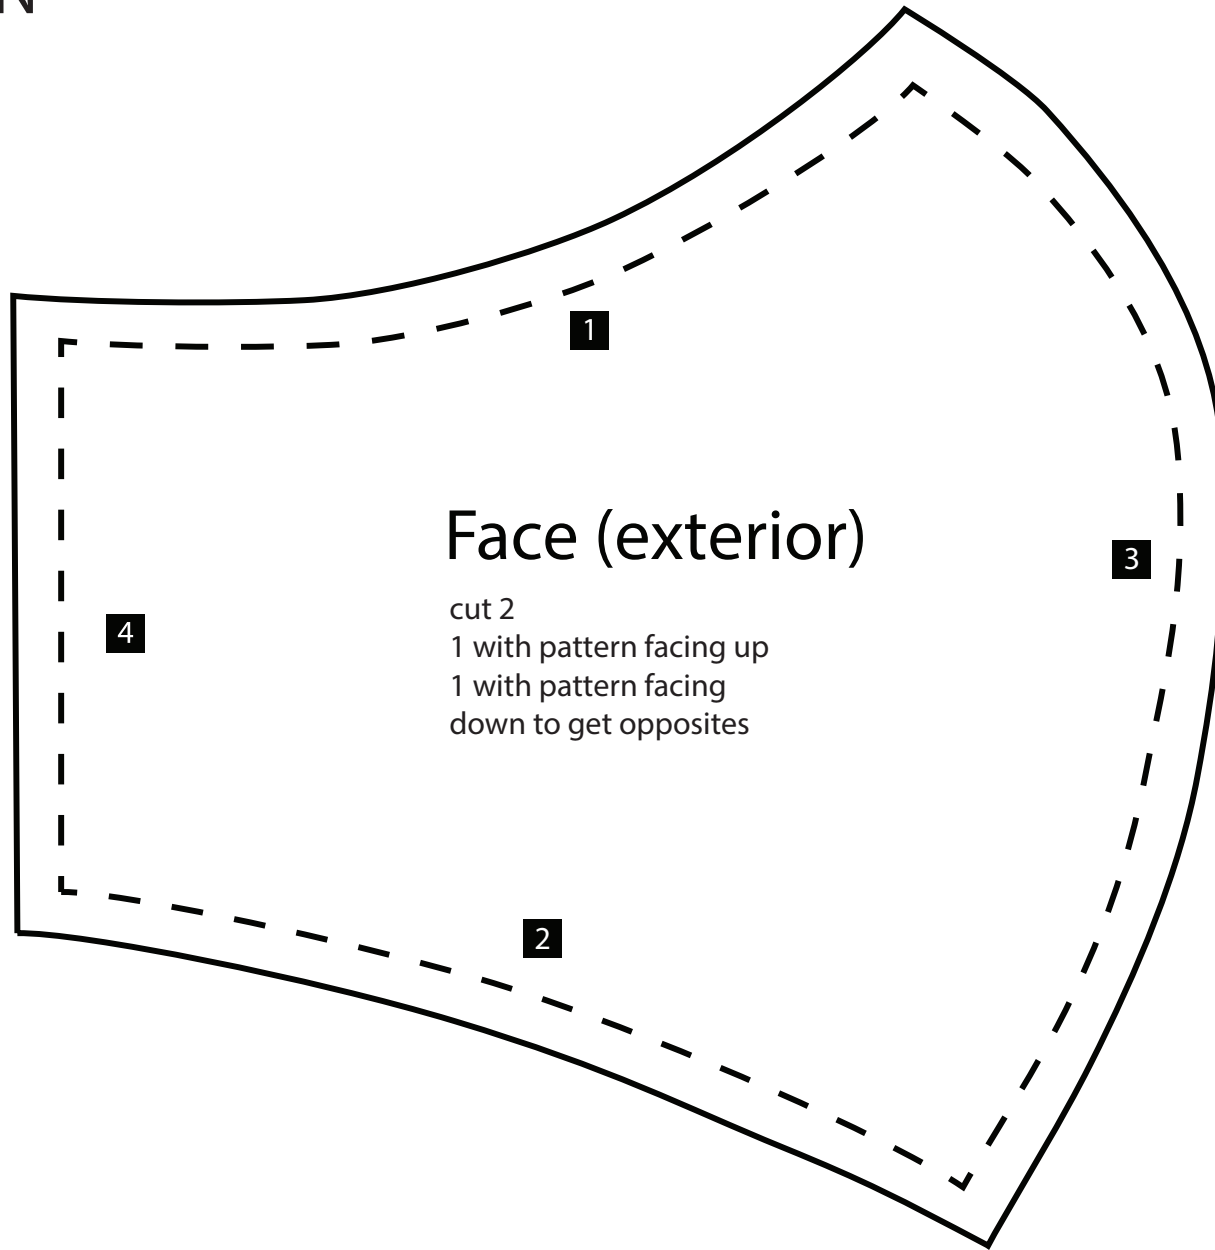

# ADULT VERSION

Cut 2 ear loops 4" long OR  
Cut 4 ties about 16" long

1"x1"  
test square

\*print actual size or 100% then measure test square to make sure it printed accurately.

Pattern is based on the Olson mask pattern (you can find the original online at <https://www.unitypoint.org/filesimages/COVID-19/UnityPointHealth-OlsonMask-Instructions.pdf>)